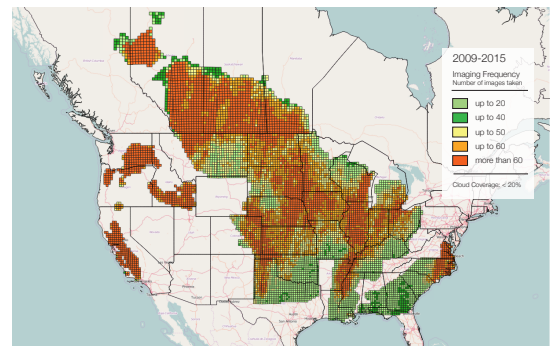

## Broad Coverage and High Frequency Monitoring for Precision Agriculture

Agricultural lands and crops are always in flux, yet these changes are difficult to identify and understand. Planet’s high-frequency imaging provides a continuous stream of current information for the identification of changes in crops and soil. This consistent flow of information is easy to obtain from Planet’s cloud-based platform, allowing you to make smart decisions, resulting in optimized input application, increased profitability, and enhanced sustainable farm practices.

### Understand Fields Like Never Before

Whether you run your operations at regional, national or global level, Planet has you covered. Our data is collected at high resolution throughout the entire growing season to provide excellent infield detail. Planet provides cost-effective and information-rich agricultural data, so you can make better, more informed decisions at any scale – whether you are monitoring crops, tracking farm operations and activities, crop scouting or performing predictive analysis.

- Access high-resolution, scalable coverage - from fields to countries
- Create dynamic management zones, see infield variability, regulate input application
- Seamlessly monitor crop growth and production