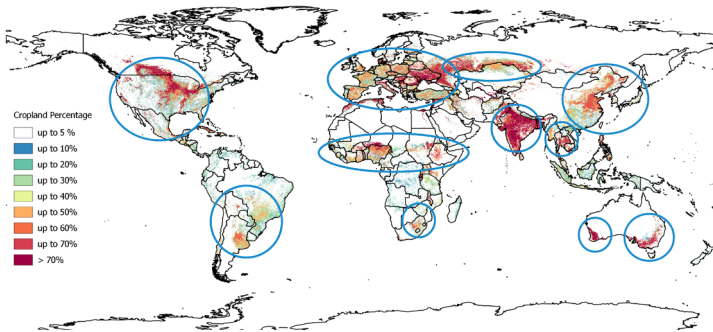

## Broad Coverage and High Frequency Monitoring for Precision Agriculture

Agricultural lands and crops are always in flux, yet these changes are difficult to identify and understand. Planet’s high-frequency imaging provides a continuous stream of current information for the identification of changes in crops and soil. This consistent flow of information is easy to obtain from Planet’s cloud-based platform, allowing you to make smart decisions, resulting in optimized input application, increased profitability, and enhanced sustainable farm practices.

### Understand Fields Like Never Before

Whether you run your operations at regional, national or global level, Planet has you covered. Our data is collected at high resolution throughout the entire growing season to provide excellent infield detail. Planet provides cost-effective and information-rich agricultural data, so you can make better, more informed decisions at any scale – whether you are monitoring crops, tracking farm operations and activities, crop scouting or performing predictive analysis.

- Access high-resolution, scalable coverage - from fields to countries
- Create dynamic management zones, see infield variability, regulate input application
- Seamlessly monitor crop growth and production

Broad coverage and frequent revisit: North America imaging area and archive content for the monitoring period May 15th to Sep 15th for 2009 - 2015.

June 1, 2014   June 14, 2014   June 22, 2014   June 28, 2014   July 7, 2014   July 13, 2014   Aug 3, 2014   Aug 23, 2014   Sept 2, 2014   Sept 10, 2014  
 Frequent revisit and in-field detail: Color-Infrared imagery from Castro County, Texas, USA. Monitoring period: May 15th to September 15th 2015.